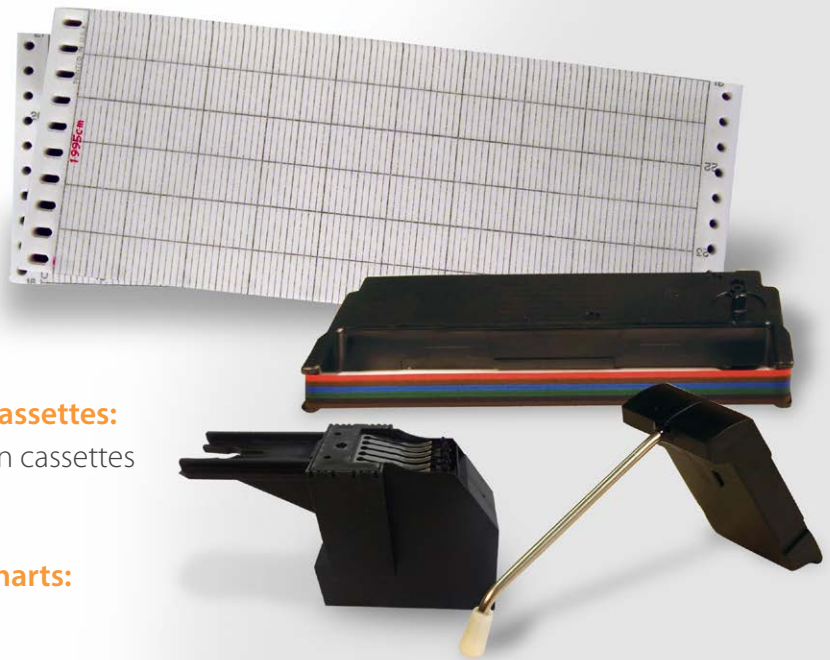

DISTRIBUTED BY:

YOKOGAWA CHARTS, PENS, AND RIBBON CASSETTES

Graphic Controls supplies a complete line of charts and markers to fit all Yokogawa recorders. Our charts and markers are the perfect complement to the versatility of Yokogawa recorders.

Popular recorder models:

- μ R100
- μ R189
- μ R1000
- μ R10000
- μ R180
- HR1300
- HR2300
- HR2400

Popular Pens:

- B9586 series
- B9902 Series
- B9930 Series

Popular Ribbon Cassettes:

- B9901AX ribbon cassettes
- B9906JA
- B9627AZ

Popular fanfold charts:

- B9565AW
- B9573AN

CHARTS & PENS FOR **FOXBORO**

Graphic Controls provides a full line of charts and pens to fit all Foxboro recorders. Charts and pens for the E27R and E20S strip chart recorders include all available 33000 and 53000 grid configurations along with D0129 series pens.