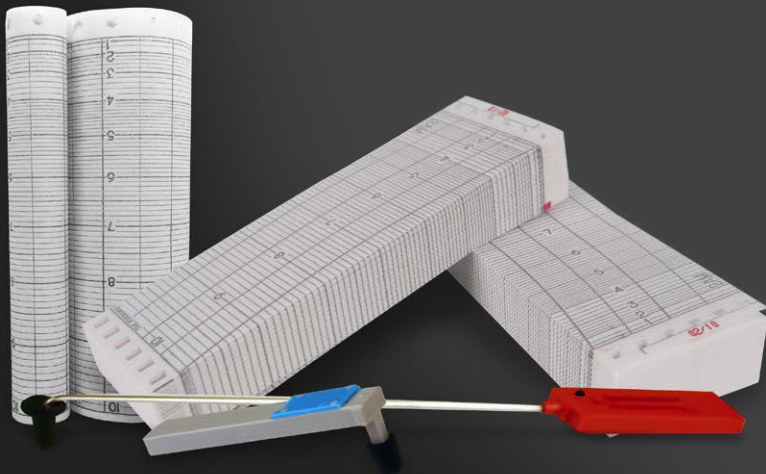

DISTRIBUTED BY:

YOKOGAWA CHARTS, PENS, AND RIBBON CASSETTES

Graphic Controls supplies a complete line of charts and markers to fit all Yokogawa recorders. Our charts and markers are the perfect complement to the versatility of Yokogawa recorders.

Popular recorder models:

- μ R100
- μ R189
- μ R1000
- μ R10000
- μ R180
- HR1300
- HR2300
- HR2400

Popular Pens:

- B9586 series
- B9902 Series
- B9930 Series

Popular Ribbon Cassettes:

- B9901AX ribbon cassettes
- B9906JA
- B9627AZ

Popular fanfold charts:

- B9565AW
- B9573AN

CHARTS & PENS FOR **FOXBORO**

Graphic Controls provides a full line of charts and pens to fit all Foxboro recorders. Charts and pens for the E27R and E20S strip chart recorders include all available 33000 and 53000 grid configurations along with D0129 series pens.